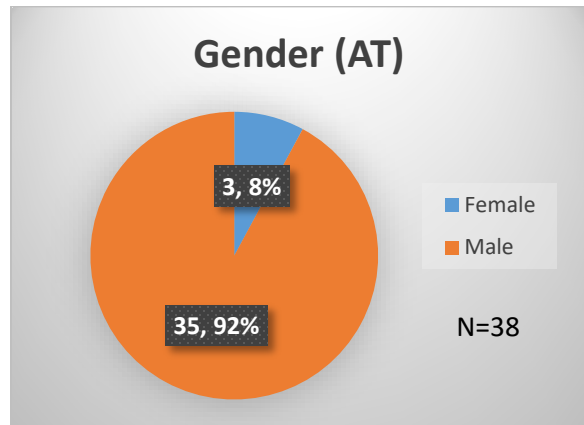

Daily Data Dashboard – October 27, 2022
Demographics for JTDC Population
Thursday Morning Midnight Count

Total # of probation Involved youth¹: 977

¹ Probation Active: Any youth who is pending sentencing with an active social history, has been formally placed on probation or supervision with Cook County Juvenile Probation on the date of the report.

*Age, Gender and Race for Criminal Court population (N=2) is not represented in this report.

Data sources: cFive Supervisor – Probation Population and RMIS – JTDC Population

Daily Data Dashboard – October 27, 2022
Demographics for JTDC Population
Thursday Morning Midnight Count