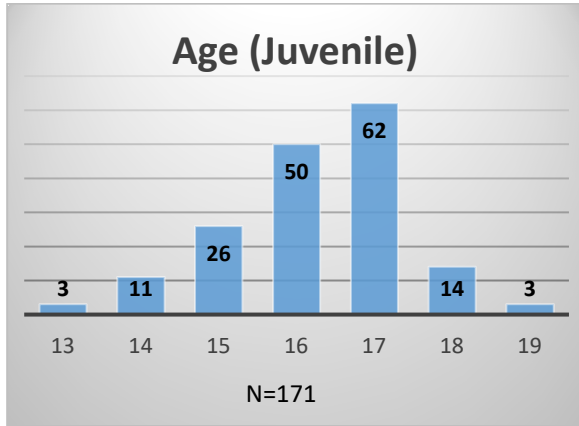

Daily Data Dashboard – October 27, 2022
Demographics for JTDC Population
Thursday Morning Midnight Count

Total # of probation Involved youth¹: 977

¹ Probation Active: Any youth who is pending sentencing with an active social history, has been formally placed on probation or supervision with Cook County Juvenile Probation on the date of the report.

*Age, Gender and Race for Criminal Court population (N=2) is not represented in this report.

Data sources: cFive Supervisor – Probation Population and RMIS – JTDC Population

Daily Data Dashboard – October 27, 2022
Demographics for JTDC Population
Thursday Morning Midnight Count