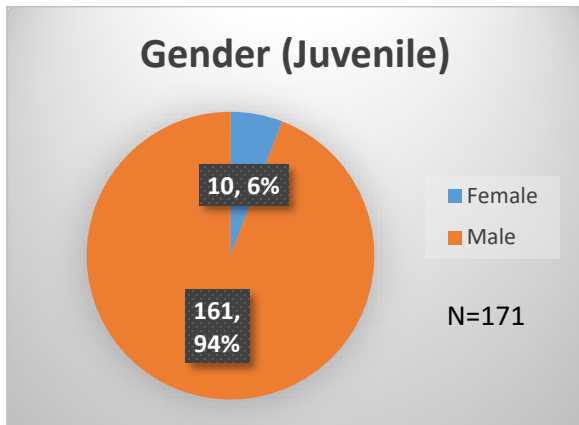

Daily Data Dashboard – October 27, 2022
Demographics for JTDC Population
Thursday Morning Midnight Count

Total # of probation Involved youth¹: 977

¹ Probation Active: Any youth who is pending sentencing with an active social history, has been formally placed on probation or supervision with Cook County Juvenile Probation on the date of the report.

*Age, Gender and Race for Criminal Court population (N=2) is not represented in this report.

Data sources: cFive Supervisor – Probation Population and RMIS – JTDC Population

Daily Data Dashboard – October 27, 2022
Demographics for JTDC Population
Thursday Morning Midnight Count