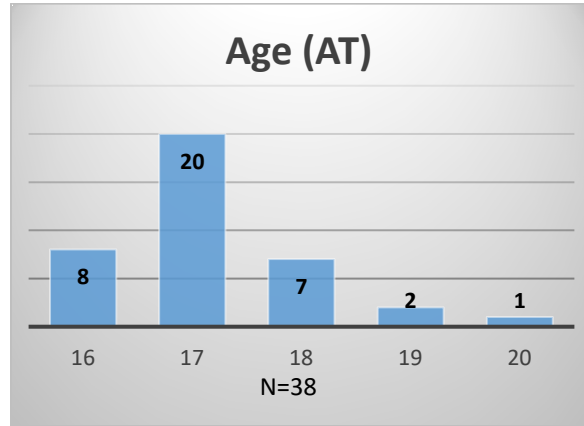

Daily Data Dashboard – October 27, 2022
Demographics for JTDC Population
Thursday Morning Midnight Count

Total # of probation Involved youth¹: 977

¹ Probation Active: Any youth who is pending sentencing with an active social history, has been formally placed on probation or supervision with Cook County Juvenile Probation on the date of the report.

*Age, Gender and Race for Criminal Court population (N=2) is not represented in this report.

Data sources: cFive Supervisor – Probation Population and RMIS – JTDC Population

Daily Data Dashboard – October 27, 2022
Demographics for JTDC Population
Thursday Morning Midnight Count