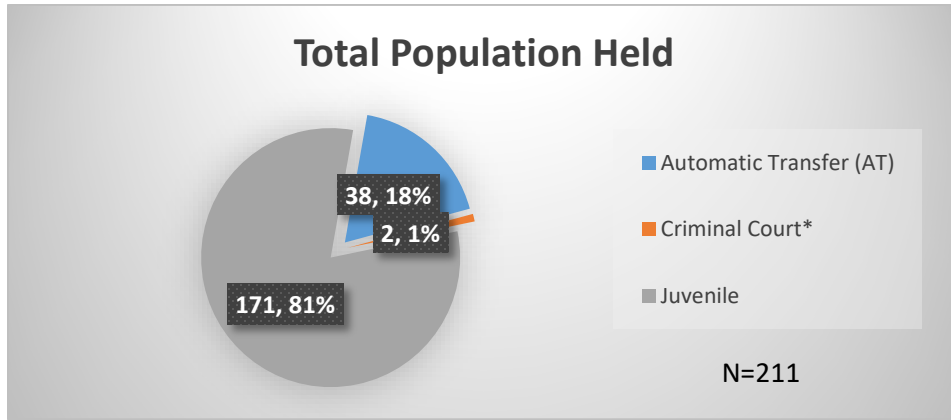

Daily Data Dashboard – October 27, 2022
Demographics for JTDC Population
Thursday Morning Midnight Count

Total # of probation Involved youth¹: 977

¹ Probation Active: Any youth who is pending sentencing with an active social history, has been formally placed on probation or supervision with Cook County Juvenile Probation on the date of the report.